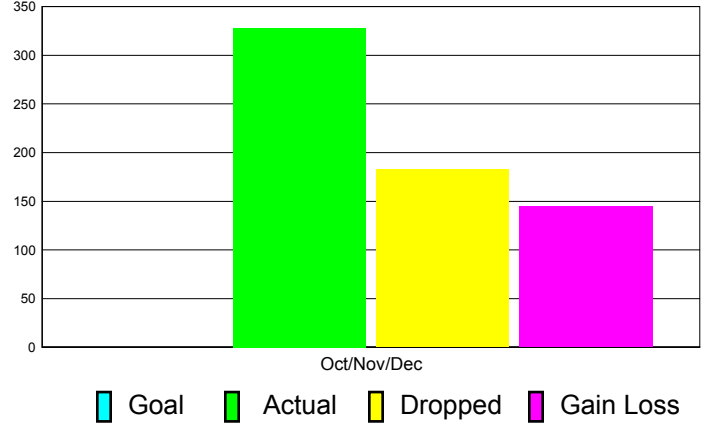

Membership Results 2011-2012

Goal, New, Dropped, Gain/Loss