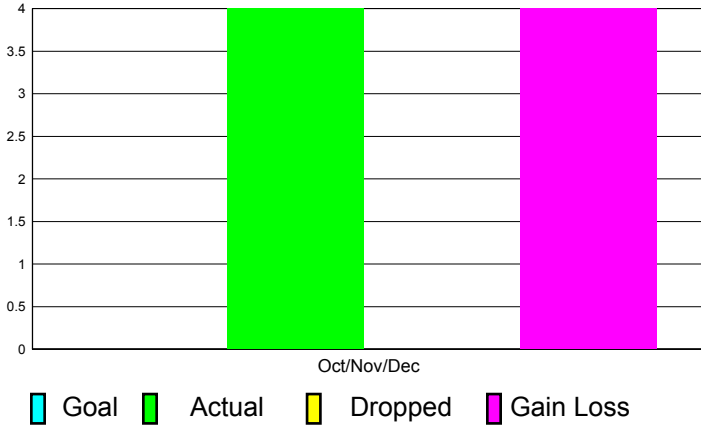

GMT Reports for District (or Undistricted) **District 324A4**

GMT: **M NAGARAJAN**

Location: **INDIA**

GMT CA: **6**

CLUBS

**Club Results
2011-2012**

**Clubs
2010-2011**

Month	New Club Goal	Actual New Clubs	Actual Dropped Clubs	Gain/Loss of Clubs	Gain/Loss of Clubs
Oct/Nov/Dec	0	4	0	4	0
Totals	0	4	0	4	0

Club Results 2011-2012

Goal, New, Dropped, Gain/Loss

Comparison of Club Gain/Loss

Current Year Compared to the Previous Year

YTD Status Quo Clubs 2010-2011

Status Quo Clubs Compared to Status Quo Members

MEMBERSHIP