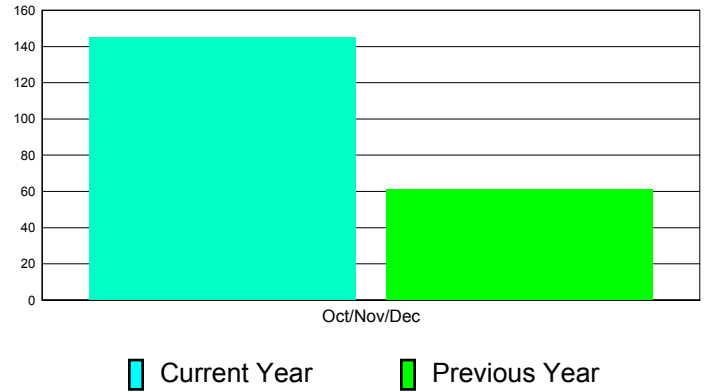

Comparison of Membership Gain/Loss

Current Year Compared to the Previous Year